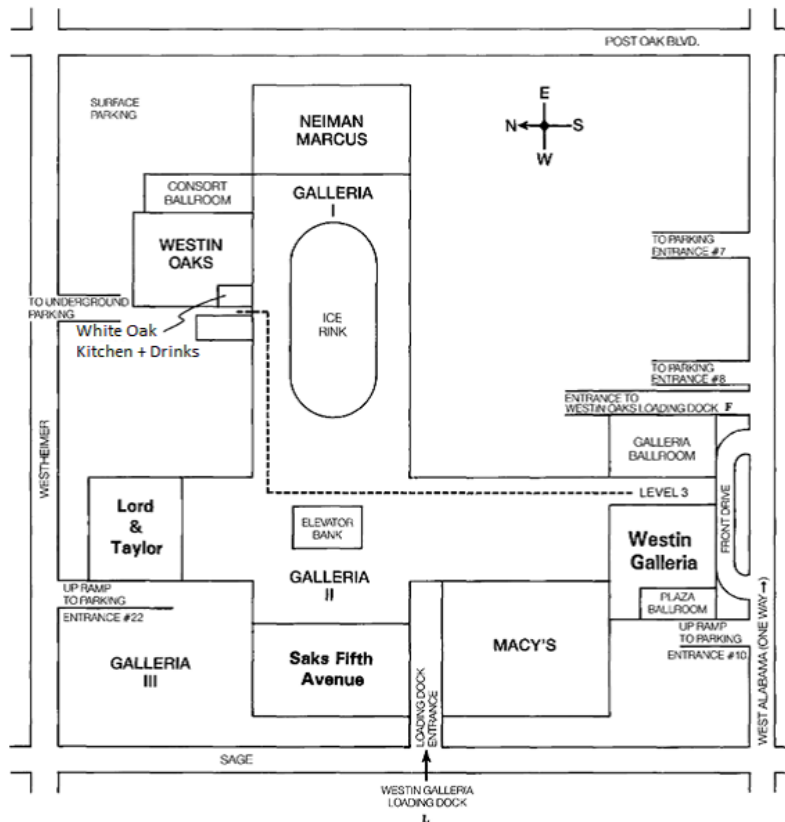

The Westin Galleria Loading Dock

- Head West on Westheimer to Sage Road
- Make a left on Sage
- Take Sage to Loading Dock L – the entrance will be on the left, in between Saks and Macy’s
- Follow the Loading Dock system around to Dock L – the driver must have a license as it will be asked for upon entering
- Pull up to Dock L and enter into the hotel, stopping to check in at security
- Follow the hallway down to the service elevators
- The first set of elevators are for all meeting rooms except for the Galleria Ballroom
- For the Galleria Ballroom elevators, continue to follow the signs to the left and take the large elevator to level 3

ELEVATORS

The Westin Galleria

- 1 Freight elevator – W51” x H96”(inside) x D93”
*elevator door is H85” x W48”; weight limit 4000lbs
Levels: 1-3
- 3 Service elevator – W47” x H106”(inside) x D90”
*elevator door is H90” x W47”, weight limit 3500lbs
Levels: 1-24